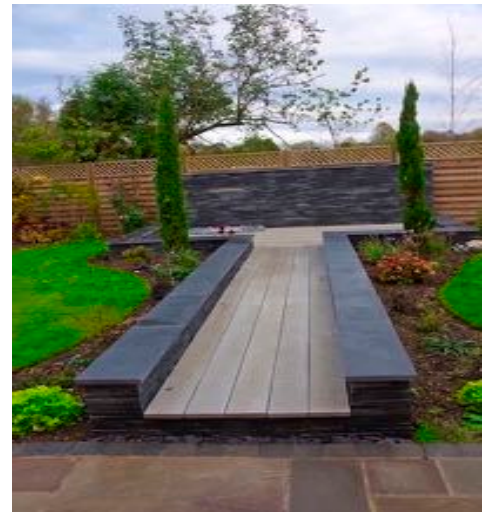

Why use coping stones

Coping stones are used to cover the tops of walls that are generally built from block , brick or stone work Their primary function is to protect the wall and increase the life span by stopping natural elements such as rain , snow , ice etc from causing damage another reason is they look appealing to the eye a wall does not look finished until it has its hat on .

There are number of reasons to use slate when you are capping the top of a wall it is a very easy stone to work with and needs very little or no maintenance there are instances of churches in France who had parapets and roofs built with slate in the 13th century and is still in use today.

We offer a cutting service for slate copings so that you can design your wall to suit you and not have to worry about cutting it to shape or size.