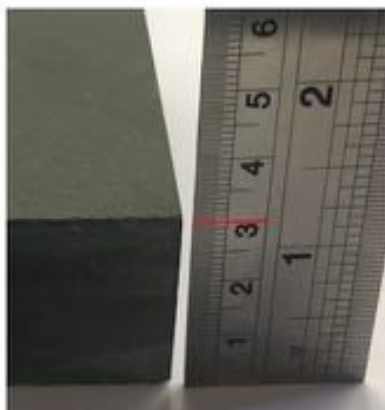

There are number of reasons to use slate when you are capping the top of a wall it is a very easy stone to work with and needs very little or no maintenance there are instances of churches in France who had parapets and roofs built with slate in the 13th century and is still in use today.

We offer a cutting service for slate copings so that you can design your wall to suit you and not have to worry about cutting it to shape or size.

Eazyclad

Prices for Slate Copings 2018

20mm Thick slate	100mm wide	145mm wide	295mm wide	Bespoke widths
210mm long	£3.25 +vat	£4.50 +vat	£7.00 +vat	POA
300mm long	£3.60 +vat	£5.00 +vat	£7.95 +vat	POA
600mm long	£5.50 +vat	£6.50 +vat	£12.00 +vat	POA
900mm long	£9.00 +vat	£13.00 +vat	£19.00 +vat	POA
1200mm long	£14.00 +vat	£19.00 +vat	£27.00 +vat	POA
Bespoke Lengths	Contact us	Contact us	Contact us	Contact us
30mm Thick Slate	100mm wide	145mm wide	295mm wide	Bespoke widths
210mm long	£4.90 +vat	£6.50 +vat	£9.50 +vat	POA
300mm long	£5.00 +vat	£7.00 +vat	£11.00 +vat	POA
600mm long	£7.00 +vat	£9.50 +vat	£15.00 +vat	POA
900mm long	£9.00 +vat	£16.00 +vat	£22.00 +vat	POA
1200mm long	£12.00 +vat	£18.00 +vat	£37.00 +vat	POA
Bespoke Lengths	Contact us	Contact us	Contact us	POA