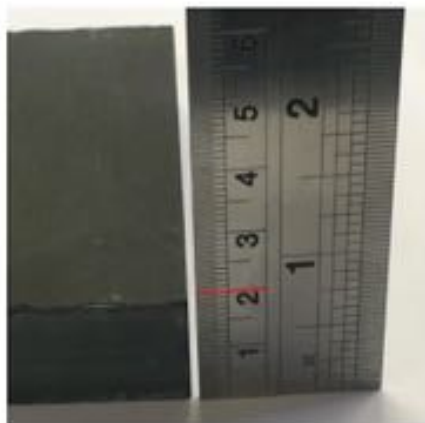

There are number of reasons to use slate when you are capping the top of a wall it is a very easy stone to work with and needs very little or no maintenance there are instances of churches in France who had parapets and roofs built with slate in the 13th century and is still in use today.

We offer a cutting service for slate copings so that you can design your wall to suit you and not have to worry about cutting it to shape or size.

Eazyclad

Prices for Slate Copings 2018

20mm Thick slate	100mm wide	145mm wide	295mm wide	Bespoke widths
210mm long	£3.25 +vat	£4.50 +vat	£7.00 +vat	POA
300mm long	£3.60 +vat	£5.00 +vat	£7.95 +vat	POA
600mm long	£5.50 +vat	£6.50 +vat	£12.00 +vat	POA
900mm long	£9.00 +vat	£13.00 +vat	£19.00 +vat	POA
1200mm long	£14.00 +vat	£19.00 +vat	£27.00 +vat	POA
Bespoke Lengths	Contact us	Contact us	Contact us	Contact us
30mm Thick Slate	100mm wide	145mm wide	295mm wide	Bespoke widths
210mm long	£4.90 +vat	£6.50 +vat	£9.50 +vat	POA
300mm long	£5.00 +vat	£7.00 +vat	£11.00 +vat	POA
600mm long	£7.00 +vat	£9.50 +vat	£15.00 +vat	POA
900mm long	£9.00 +vat	£16.00 +vat	£22.00 +vat	POA
1200mm long	£12.00 +vat	£18.00 +vat	£37.00 +vat	POA
Bespoke Lengths	Contact us	Contact us	Contact us	POA